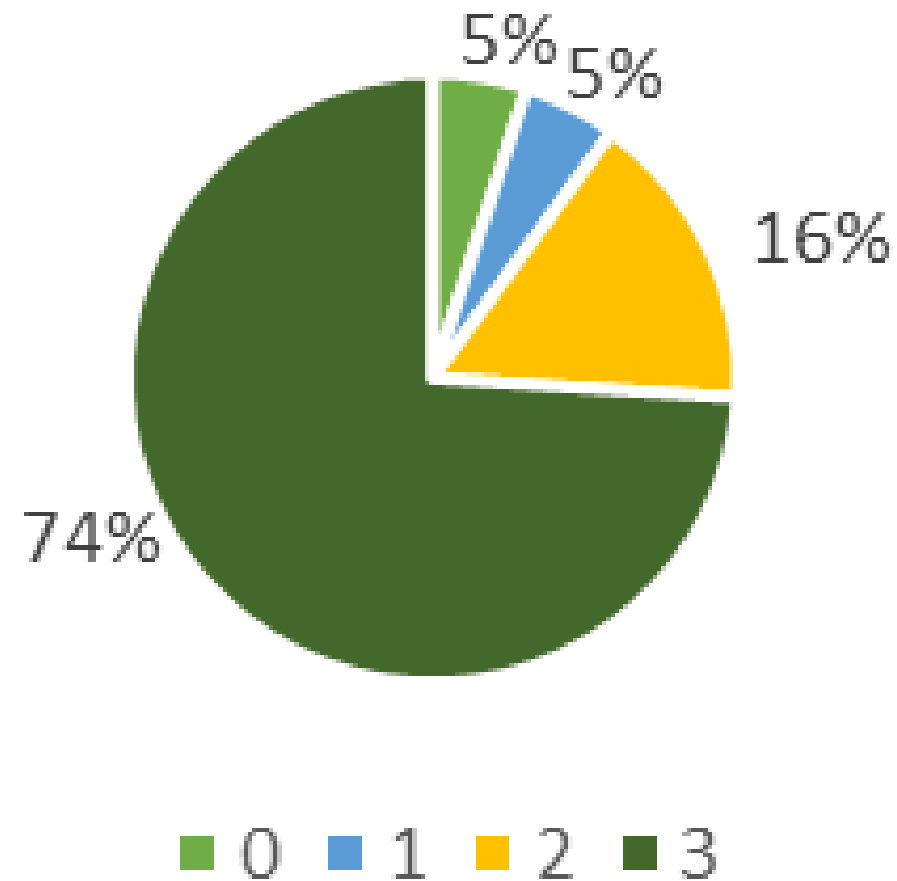

How many homes could ASU Tempe Solar Capacity power?

- 12,000 homes

■ Correct ■ Incorrect

**Name 3 places where
solar panels are
located on campus.**

Name 3 places on campus with Solar Panels

**Barrett Honors College
Biodesign Institute, Buildings A and B
Bulldog Hall
Business Administration
Cady Mall**