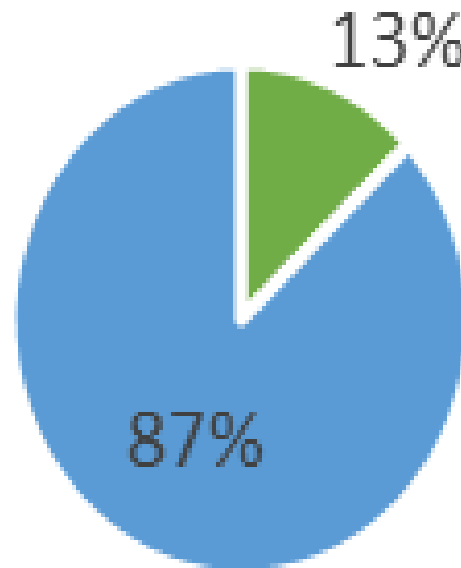

How many computers could ASU Tempe Wind Turbines power?

- 36 computers

■ Correct ■ Incorrect