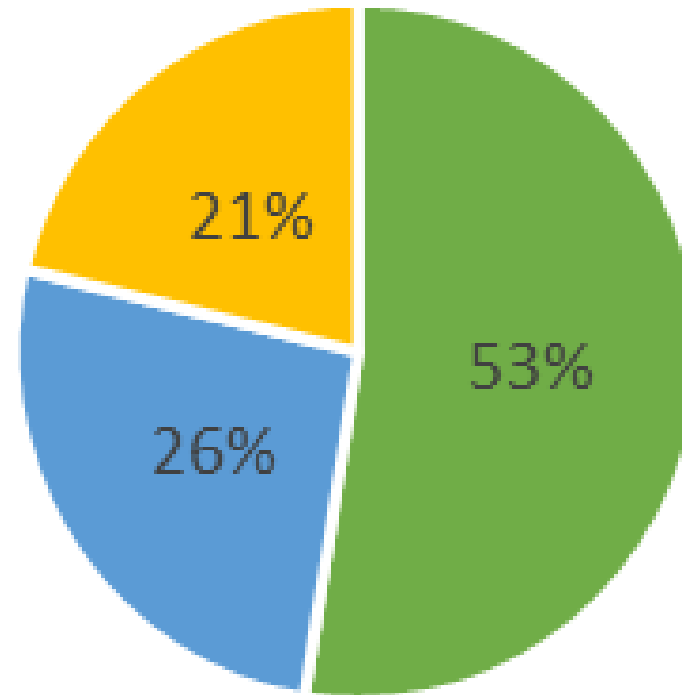

How often do you think about Sustainability?

■ Often   ■ Not Often   ■ Everyday