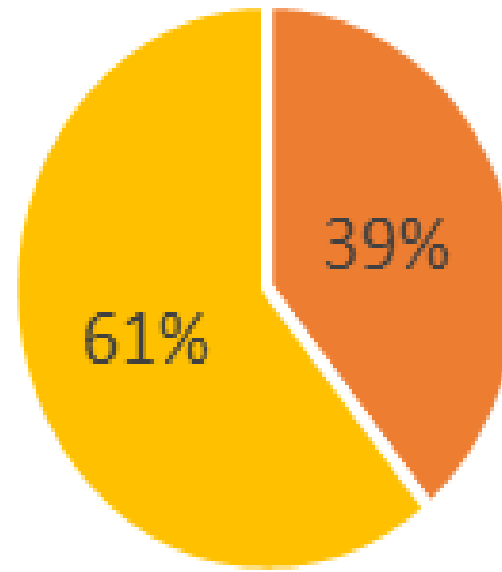

How many Species of Plants are on ASU Tempe campus?

- 900 species

■ Correct ■ Incorrect